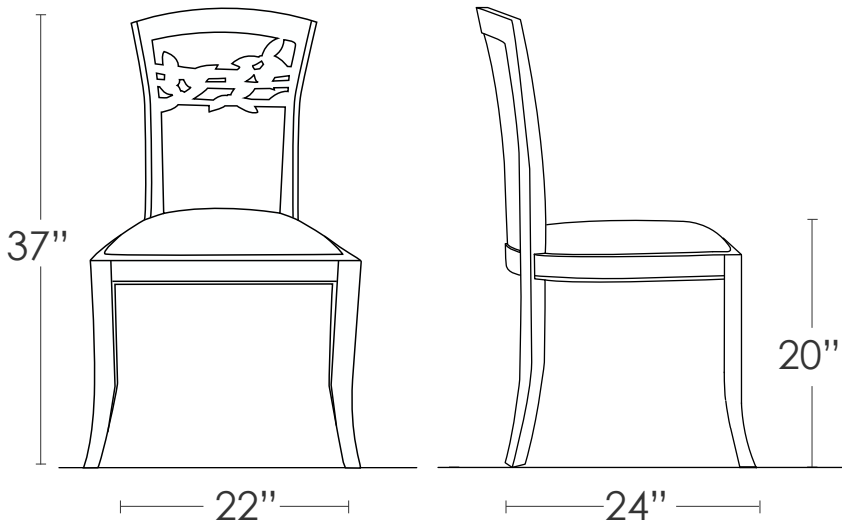

ASPEN TRACE CHAIR

ASPEN TRACE CHAIR

MATERIALS:

Maple with
aniline dye

Shown in Platino

* Available in various aniline dye
colors or wood stains

* Upholstered seat C.O.M or C.O.L.

The Aspen Trace Chair presents a remarkable feat of traditional craftsmanship featuring an exquisitely hand carved modern pattern in a curved back.